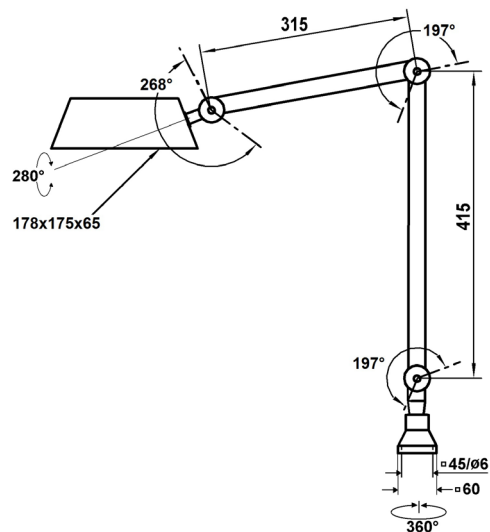

LED TABLE LIGHT

T120

PART NO.

T120

5135000500-005

★ EXTRAS

> Different fixing kits

LED TABLE LIGHT, ADJUSTABLE

Design	According to rules of maritime classification societies and relevant standards
Housing	Aluminium, plastics
Switch	In the lower tubular section of the arm
Cover/diffuser	Aluminium, plastics
Mounting	Table clamp, 16–85 mm opening
Connection type	Connection cable with Schuko plug
Protection class	IP20
Weight	3.0 kg
Light source	LED
Wattage	Max. 8 W
CCT (color)	5,000 K
Luminous flux	1,400 lm
CRI	≥ 80
Voltage	230 V AC
Frequency	50–60 Hz