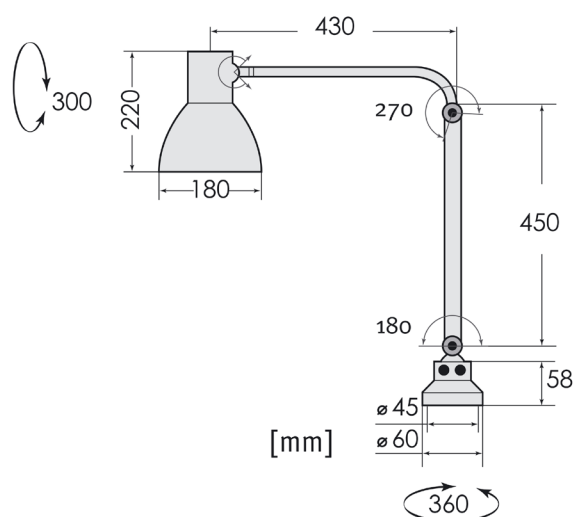

TABLE LIGHT

T120

PART NO.

T120

5135000300

TABLE LIGHT, ADJUSTABLE

Design	According to rules of maritime classification societies and relevant standards
Housing	Metal, silver (RAL9006) Friction-arm
Switch	In lighting head
Mounting	Base mounting
Connection type	Connection cable with Schuko plug
Protection class	IP20
Weight	1.5 kg
Light source	LED (lamp not included)
Lamp base	E27
Wattage	Max. 14 W
Voltage	110/240 V AC or 24 V DC
Frequency	50–60 Hz or 0 Hz