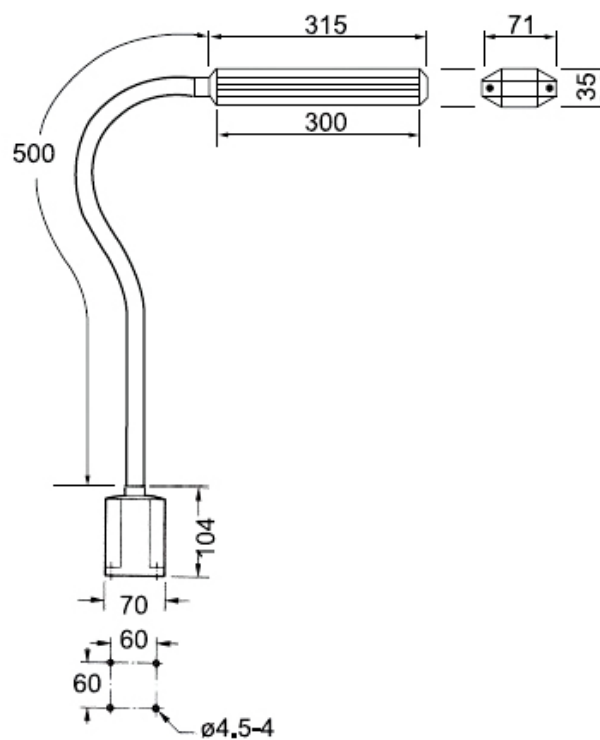

LED TABLE LIGHT, DIMMABLE

T120

PART NO.

T120

5135011310-001

LED TABLE LIGHT WITH SWITCH AND DIMMER
IN LIGHTING BASE

Design	According to rules of maritime classification societies, additional VDE and IEC
Housing	Aluminium / plastic (RAL9005)
Cover/diffuser	Prismatic diffuser
Switch	In base
Mounting	Table mounting
Connection type	Connection cable with Euro plug
Protection class	IP20
Weight	1.5 kg
Light source	LED
Wattage	Max. 14 W
CCT (color)	5,000 K
CRI	≥ 80
Voltage	230 V AC
Frequency	50–60 Hz
Electrical execution	Dimmable 5–100 %