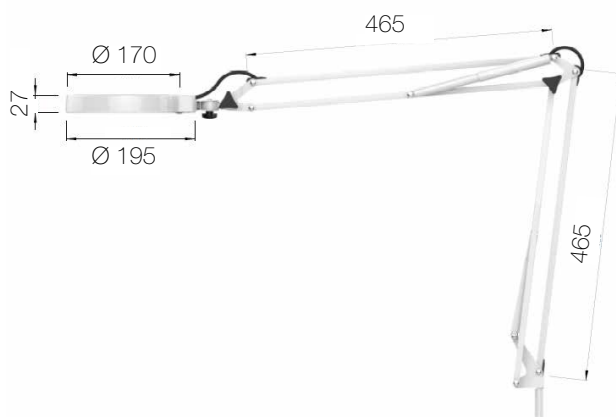

MAGNIFIER LED TABLE LIGHT, DIMMABLE

T120

PART NO.

T120

5135012400-001

MAGNIFIER LED TABLE LIGHT, ADJUSTABLE

Design	According to rules of maritime classification societies and relevant standards
Housing	Steel, white (RAL9010)
Cover/diffuser	Polycarbonate
Lens	Biconvex glass lens Ø 120 mm, 3 diopters 1,75x power
Switch	In lighting head
Mounting	Table mounting
Connection type	Connection cable with Euro plug
Protection class	IP20
Weight	2.0 kg
Light source	LED
Wattage	Max. 5.3 W
CCT (color)	5,000 K
CRI	≥ 80
Voltage	100–240 V AC
Frequency	50–60 Hz
Electrical execution	Dimmable in three steps 30% / 80% / 100%