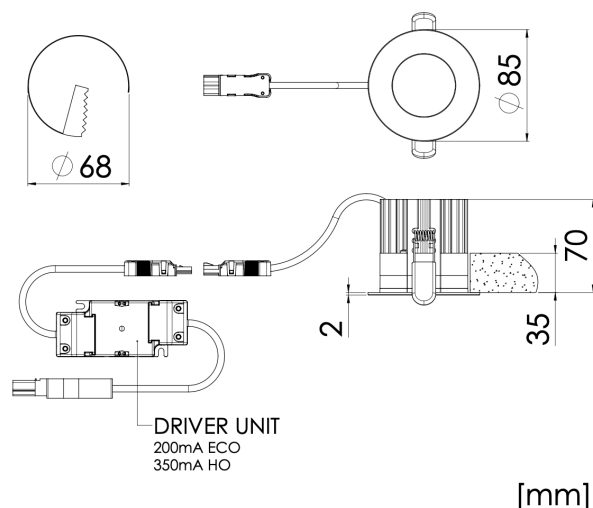

WATERTIGHT LED DOWNLIGHT FOR BATHROOMS, ACCOMMODATION AND PUBLIC AREAS

<b>Design</b>	According to rules of maritime classification societies and relevant standards
<b>Housing</b>	Aluminium
<b>Decorative ring</b>	White (RAL9016)
<b>Cover</b>	Polycarbonate clear or opal
<b>Mounting</b>	2 fixing springs for ceilings max. 35 mm
<b>Connection type</b>	Connection cable with Wago 3-pole plug
<b>Protection class</b>	IP20 / IP55 in conjunction with ceiling
<b>Weight</b>	0.3 kg
<b>Light source</b>	LED array
<b>Wattage</b>	Eco: max. 6 W / HO: max. 12 W
<b>CCT (color)</b>	2,700 K
<b>CRI</b>	≥ 90
<b>Voltage</b>	230 V AC
<b>Frequency</b>	50–60 Hz

<b>PART NO.</b>	<b>BEAM</b>	<b>TYPE</b>	<b>LUMEN</b>
5306007400-001	20°	Eco	750 lm
5306007400-002	40°	Eco	750 lm
5306007400-003	60°	Eco	750 lm
5306007400-004	Opal	Eco	550 lm
5306007500-001	20°	HO	1200 lm
5306007500-002	40°	HO	1200 lm
5306007500-003	60°	HO	1200 lm
5306007500-004	Opal	HO	850 lm

#### ★ EXTRAS

- > Black baffle
- > Ring in chrome
- > Dimmable DALI or 1–10V
- > 120 V AC execution
- > Different color temperatures
- > Different connectors

[mm]