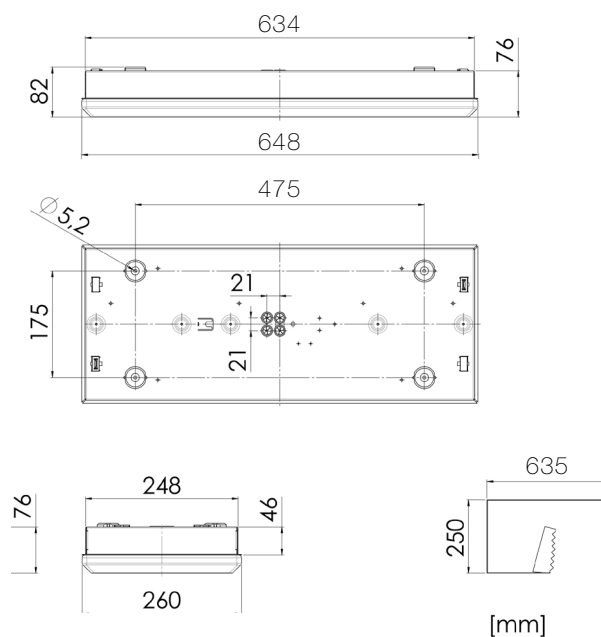

RECESSED MOUNTED CEILING LUMINAIRE FOR PASSAGE WAYS, ACCOMMODATION AREAS AND CORRIDORS

Design	According to rules of maritime classification societies and relevant standards
Housing	Galvanized steel, powder coated white (RAL9016)
Diffuser	Opal polycarbonate, impact-proof
Mounting	4 mounting holes, Ø 5.2 mm
Cable entry	4 inlets for cables max. Ø 13 mm
Protection class	IP30 / IP44 in conjunction with ceiling
Weight	3.1 kg
Light source	Linear LP LED modules
Wattage	Max. 20 W
CCT (color)	3,000 K or 4,000 K
Luminous flux	1,500 lm
CRI	≥ 80
Voltage	220–240 V AC
Frequency	50–60 Hz

PART NO.

DE16S 5111008610-xxx

SPARE PARTS

PART NO.

DE16S cover 7112000600

EXTRAS

- > 120 V AC execution
- > 24 V DC execution
- > Dimmable
- > Emergency battery back-up
- > Different fitting systems

DEALER : MAC MARINE s.r.l.
 Ponte Colombo
 16126 Genova Porto - Italy
 Tel. +39 010 2465300 Fax +39 010 8690338
 P.IVA / VAT Nr. IT 02324760996
 Email: info@marinecomponents.it