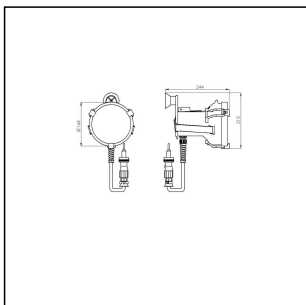

HML-ISO 35-5-B-W-F00-A01

Day Signalling Searchlight

Product illustrations are exemplary and may differ from the chosen product. Further variants and individual customization, we will gladly provide you on request.

WISKA-Order no.	10100901
Type	HML-ISO 35-5-B-W-F00-A01
Material	Polyamide, fibre reinforced
Material globe/diffuser	Polycarbonate
Colour	Black
Wattage	30 W
Voltage	24 V
Type of Voltage	DC
Protection class	IP56
Operational areas	Emergency, Outdoor
Temp. range min	-25 °C
Temp. range max	55 °C
Lamp	Halogen lamp
Reflector	Glass
Lamp	included
Lamp shape	reflector
Average lamp durability	4000 h
Globe colour	Clear
Light performance	immediately
Lampholder	GY6,35
Number of lampholder	1 ST
Material cable gland	Polyamide
Power cable	H07RN-F 2x1,5mm ²
Ø cable diameter min	6 mm
Ø cable diameter max	13 mm

Product Data Sheet

External dimensions LxWxH	160 x 244 x 215 mm
Approval	DNV
Weight	9,5 kg
Equipment	incl. PowerPack + Charger
Advice	Bag

Remarks:

- Signal range: 3.400m during the day, 21.400m at night

Equipment:

- Toughened front glass
- Rubber sealing
- Quick fastening rubber
- Sighting device
- Micro switch for left- and right hander
- mounted halogen lamp + 3 spare lamps
- Connection cable 5m
- SOS function
- Permanent light function
- Cargo and storage in a robust, hydrophobic bag
- This device is built at least according to requirements of ABS, BV, DNV, GL, LR, PRS