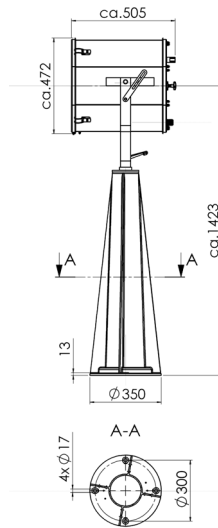

S..400/...-DP