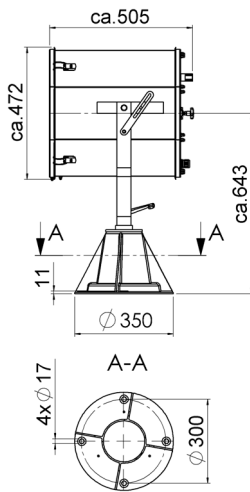

SW 400 Searchlight for halogen lamp, glass parabolic mirror

SW 400 Scheinwerfer für Halogen- Glühlampe, Glas-Parabolspiegel

S..400/...-D