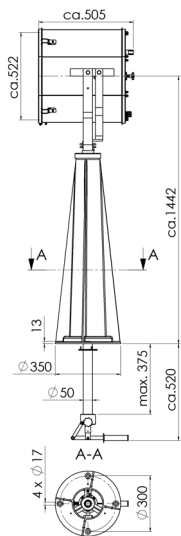

SW 450 Searchlight for halogen lamp, glass parabolic mirror

Protection class to EN 60 529: IP 56
Material: Casing: stainless steel SUS 304 (1.4301)
Colour: Traffic white RAL 9016
Lamp: Halogen lamp
Parabolic mirror: Glass, Ø 450 mm
Light colour: Constant
Lighting performance: Immediate maximum light
Average lamp durability: 400 h
Fixing: see page 53 ff.
Equipment: - Toughened front glass
 - Rubber sealing
 - Quick fastening devices
 - Connection cable =3m
 - Anti dazzle screen
 - Focussing
 - WISKA's devices are built at least up to requirements of ABS, BV, DNV, GL, LR, PRS

Type	Voltage Spannung	Wattage Leistung	Range Reichweite	Divergence Streuwinkel	Luminous intensity Lichtstärke	
	[V]	[W]	[m, 1lux at target]	[° I/10]	[cd]	
SW 450/2000/115	115	2000	1730	6,5	3,0 mio	25,5
SW 450/2000/230	230	2000	1400	7,0	2,0 mio	25,5

SW 450 Searchlight for halogen lamp, glass parabolic mirror

SW 450 Scheinwerfer für Halogen- Glühlampe, Glas-Parabolspiegel

Spare parts / Accessories

Ersatzteile / Zubehör

Type	Description	Produktbeschreibung	 kg
S 450/Glas	Front glass SW 495mm with front frame, toughened glass	Frontrahmen SW 495mm mit Scheibe aus temperaturwechselbeständigem Sicherheitsglas	1,1
S/QRC	Quick releases clamp	Schnellverschluss	0,1
WL 2000/115	Halogen incandescent lamp, single ended, GY 16, 115V/2000W	Halogen-Glühlampe, einseitig gesockelt, GY 16, 115V/2000W	0,1
WL 2000/230	Halogen incandescent lamp, single ended, GY 16, 230V/2000W	Halogen-Glühlampe, einseitig gesockelt, GY 16, 230V/2000W	0,1
1998	Lampholder GY 16	Fassung GY 16	0,1
SW 450/Mir	Parabolic mirror, Ø450mm glass	Parabolspiegel, Ø450mm, Glas	2,2

SW 450 Searchlight for halogen lamp, glass parabolic mirror

SW 450 Scheinwerfer für Halogen- Glühlampe, Glas-Parabolspiegel

S..450/...-D

S..450/...-DP

S..450/...-C

S..450/...-CP