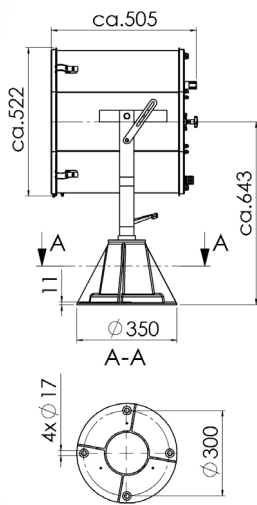

SW 450 Searchlight for halogen lamp, glass parabolic mirror

SW 450 Scheinwerfer für Halogen- Glühlampe, Glas-Parabolspiegel

S..450/...-D