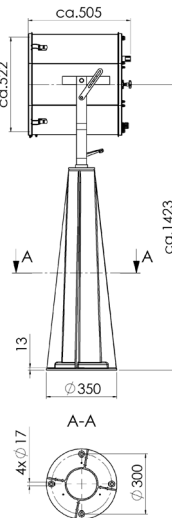

SW 450 Searchlight for halogen lamp, glass parabolic mirror

Protection class to EN 60 529: IP 56
Material: Casing: stainless steel SUS 304 (1.4301)
Colour: Traffic white RAL 9016
Lamp: Halogen lamp
Parabolic mirror: Glass, Ø 450 mm
Light colour: Constant
Lighting performance: Immediate maximum light
Average lamp durability: 400 h
Fixing: see page 53 ff.
Equipment: - Toughened front glass
 - Rubber sealing
 - Quick fastening devices
 - Connection cable =3m
 - Anti dazzle screen
 - Focussing
 - WISKA's devices are built at least up to requirements of ABS, BV, DNV, GL, LR, PRS

Type	Voltage Spannung	Wattage Leistung	Range Reichweite	Divergence Streuwinkel	Luminous intensity Lichtstärke	
	[V]	[W]	[m, 1lux at target]	[° I/10]	[cd]	
SW 450/2000/115	115	2000	1730	6,5	3,0 mio	25,5
SW 450/2000/230	230	2000	1400	7,0	2,0 mio	25,5

SW 450 Searchlight for halogen lamp, glass parabolic mirror

SW 450 Scheinwerfer für Halogen- Glühlampe, Glas-Parabolspiegel

Spare parts / Accessories

Ersatzteile / Zubehör

Type	Description	Produktbeschreibung	 kg
S 450/Glas	Front glass SW 495mm with front frame, toughened glass	Frontrahmen SW 495mm mit Scheibe aus temperaturwechselbeständigem Sicherheitsglas	1,1
S/QRC	Quick releases clamp	Schnellverschluss	0,1
WL 2000/115	Halogen incandescent lamp, single ended, GY 16, 115V/2000W	Halogen-Glühlampe, einseitig gesockelt, GY 16, 115V/2000W	0,1
WL 2000/230	Halogen incandescent lamp, single ended, GY 16, 230V/2000W	Halogen-Glühlampe, einseitig gesockelt, GY 16, 230V/2000W	0,1
1998	Lampholder GY 16	Fassung GY 16	0,1
SW 450/Mir	Parabolic mirror, Ø450mm glass	Parabolspiegel, Ø450mm, Glas	2,2

SW 450 Searchlight for halogen lamp, glass parabolic mirror

SW 450 Scheinwerfer für Halogen- Glühlampe, Glas-Parabolspiegel

S..450/...-D

S..450/...-DP

S..450/...-C

S..450/...-CP