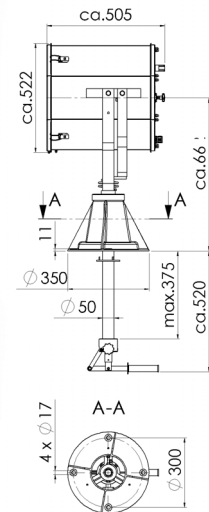

SW 450 Searchlight for halogen lamp, glass parabolic mirror

Protection class to EN 60 529: IP 56
Material: Casing: stainless steel SUS 304 (1.4301)
Colour: Traffic white RAL 9016
Lamp: Halogen lamp
Parabolic mirror: Glass, Ø 450 mm
Light colour: Constant
Lighting performance: Immediate maximum light
Average lamp durability: 400 h
Fixing: see page 53 ff.
Equipment: - Toughened front glass
 - Rubber sealing
 - Quick fastening devices
 - Connection cable =3m
 - Anti dazzle screen
 - Focussing
 - WISKA's devices are built at least up to requirements of ABS, BV, DNV, GL, LR, PRS

Type	Voltage Spannung	Wattage Leistung	Range Reichweite	Divergence Streuwinkel	Luminous intensity Lichtstärke	
	[V]	[W]	[m, 1lux at target]	[° I/10]	[cd]	
SW 450/2000/115	115	2000	1730	6,5	3,0 mio	25,5
SW 450/2000/230	230	2000	1400	7,0	2,0 mio	25,5

SW 450 Searchlight for halogen lamp, glass parabolic mirror

SW 450 Scheinwerfer für Halogen- Glühlampe, Glas-Parabolspiegel

Spare parts / Accessories

Ersatzteile / Zubehör

Type	Description	Produktbeschreibung	 kg
S 450/Glas	Front glass SW 495mm with front frame, toughened glass	Frontrahmen SW 495mm mit Scheibe aus temperaturwechselbeständigem Sicherheitsglas	1,1
S/QRC	Quick releases clamp	Schnellverschluss	0,1
WL 2000/115	Halogen incandescent lamp, single ended, GY 16, 115V/2000W	Halogen-Glühlampe, einseitig gesockelt, GY 16, 115V/2000W	0,1
WL 2000/230	Halogen incandescent lamp, single ended, GY 16, 230V/2000W	Halogen-Glühlampe, einseitig gesockelt, GY 16, 230V/2000W	0,1
1998	Lampholder GY 16	Fassung GY 16	0,1
SW 450/Mir	Parabolic mirror, Ø450mm glass	Parabolspiegel, Ø450mm, Glas	2,2

SW 450 Searchlight for halogen lamp, glass parabolic mirror

SW 450 Scheinwerfer für Halogen- Glühlampe, Glas-Parabolspiegel

S..450/...-D

S..450/...-DP

S..450/...-C

S..450/...-CP