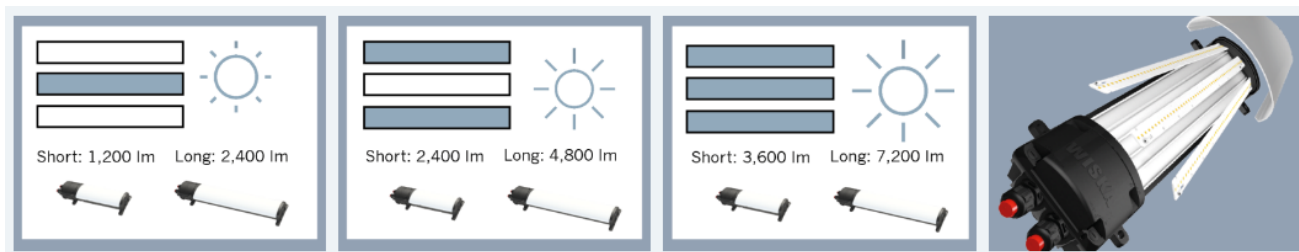

WISKA-No.	Type	Power^A	Voltage	Frequency	Luminous flux	
10111887	4010-1x8-230-2-CC	1 x 8 W	230 V	50/60 Hz	1200 lm	M 25 x 1,5
10111888	4010-2x8-230-2-CC	2 x 8 W	230 V	50/60 Hz	2400 lm	M 25 x 1,5
10111889	4010-3x8-230-2-CC	3 x 8 W	230 V	50/60 Hz	3600 lm	M 25 x 1,5
10111890	4010-1x16-230-2-CC	1 x 16 W	230 V	50/60 Hz	2400 lm	M 25 x 1,5
10111891	4010-2x16-230-2-CC	2 x 16 W	230 V	50/60 Hz	4800 lm	M 25 x 1,5
10111892	4010-3x16-230-2-CC	3 x 16 W	230 V	50/60 Hz	7200 lm	M 25 x 1,5
10111893	4010-1x8-24-2-CC	1 x 8 W	24 V	50/60 Hz	1200 lm	M 25 x 1,5
10111894	4010-2x8-24-2-CC	2 x 8 W	24 V	50/60 Hz	2400 lm	M 25 x 1,5
10111895	4010-2x8-230-2-CC-E02	2 x 8 W	230 V	50/60 Hz	2400 lm	M 25 x 1,5
10111896	4010-2x16-230-2-CC-E02	2 x 16 W	230 V	50/60 Hz	4800 lm	M 25 x 1,5

- For spare parts, refer to the contacts below

- Per i ricambi fare riferimento ai contatti sottostanti.