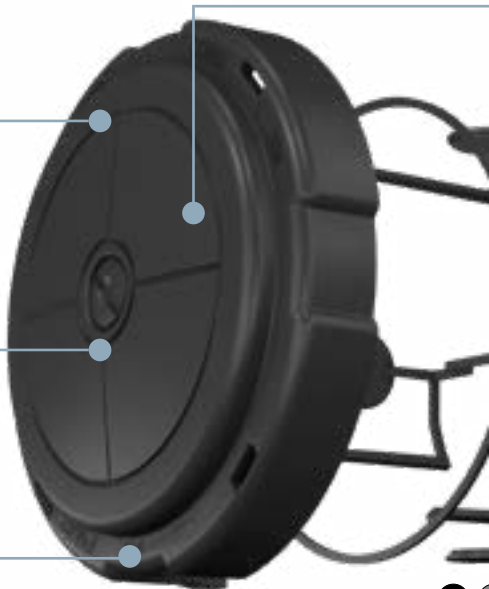

MAC Marine Srl -Italy
web: www.marinecomponents.it
@ : info@marinecomponents.it

COMBI® 304
The circular junction box

COMBI® 304 Switch

As well as the standard flat screw top lid, WISKA also offers the COMBI® 304 with a rotary switch. Perfect for domestic, commercial and industrial applications.

Introducing the COMBI[®] 304

Our NEW circular COMBI[®] junction box (ø 82 x 57 mm, mounting distance 90 mm).

IP66 / 67 protection against moisture and dust.

Flat lid: Bayonet cap (screwed by a quarter turn).

Unique hook closing mechanism to prevent unauthorised access. Tool required to gain access once closed.

Available in black and white.

Rotary switch lid options also available.

UV and Ozone resistant.
Suitable for indoors and out.

Mounted using external lugs.

4 x M20 threaded membrane entries.

Available in 3 colours.