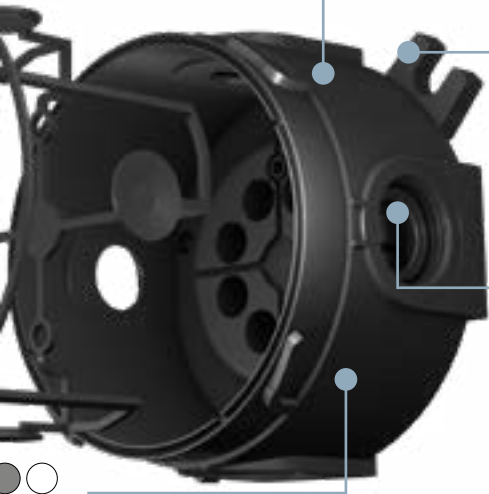

MAC Marine Srl -Italy
web: www.marinecomponents.it
@ : info@marinecomponents.it

COMBI® 304
The circular junction box

COMBI® 304 Switch

As well as the standard flat screw top lid, WISKA also offers the COMBI® 304 with a rotary switch. Perfect for domestic, commercial and industrial applications.

Introducing the COMBI[®] 304

Our NEW circular COMBI[®] junction box (ø 82 x 57 mm, mounting distance 90 mm).

IP66 / 67 protection against moisture and dust.

Flat lid: Bayonet cap (screwed by a quarter turn).

Unique hook closing mechanism to prevent unauthorised access. Tool required to gain access once closed.

Available in black and white.

Rotary switch lid options also available.

UV and Ozone resistant.
Suitable for indoors and out.

Mounted using external lugs.

4 x M20 threaded membrane entries.

Available in 3 colours.