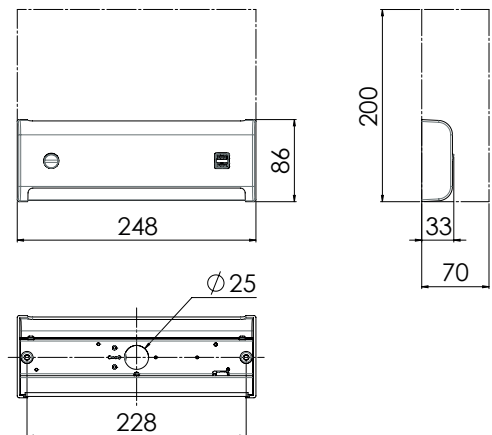

BERTH LIGHT WITH SWITCH, SLIM DESIGN,  
IDEAL FOR PULLMAN BERTHS

<b>Design</b>	According to rules of maritime classification societies and relevant standards
<b>Housing</b>	Polycarbonate, black or white
<b>Diffuser</b>	Polycarbonate, opal
<b>Switch</b>	On/off switch
<b>Specials</b>	2x USB, 5V/2A
<b>Mounting</b>	2 mounting holes
<b>Protection class</b>	IP20
<b>Light source</b>	Linear LP LED module
<b>Wattage</b>	1x 3 W LED
<b>CCT (color)</b>	3,000 K
<b>Luminous flux</b>	250 lm
<b>CRI</b>	≥ 80
<b>Voltage</b>	120-230 V AC
<b>Frequency</b>	50-60 Hz

#### PART NO.

Black with USB	5117001600-001
Black without USB	5117001700-001
White with USB	5117001600-002
White without USB	5117001700-002

[mm]

Practical storage pocket