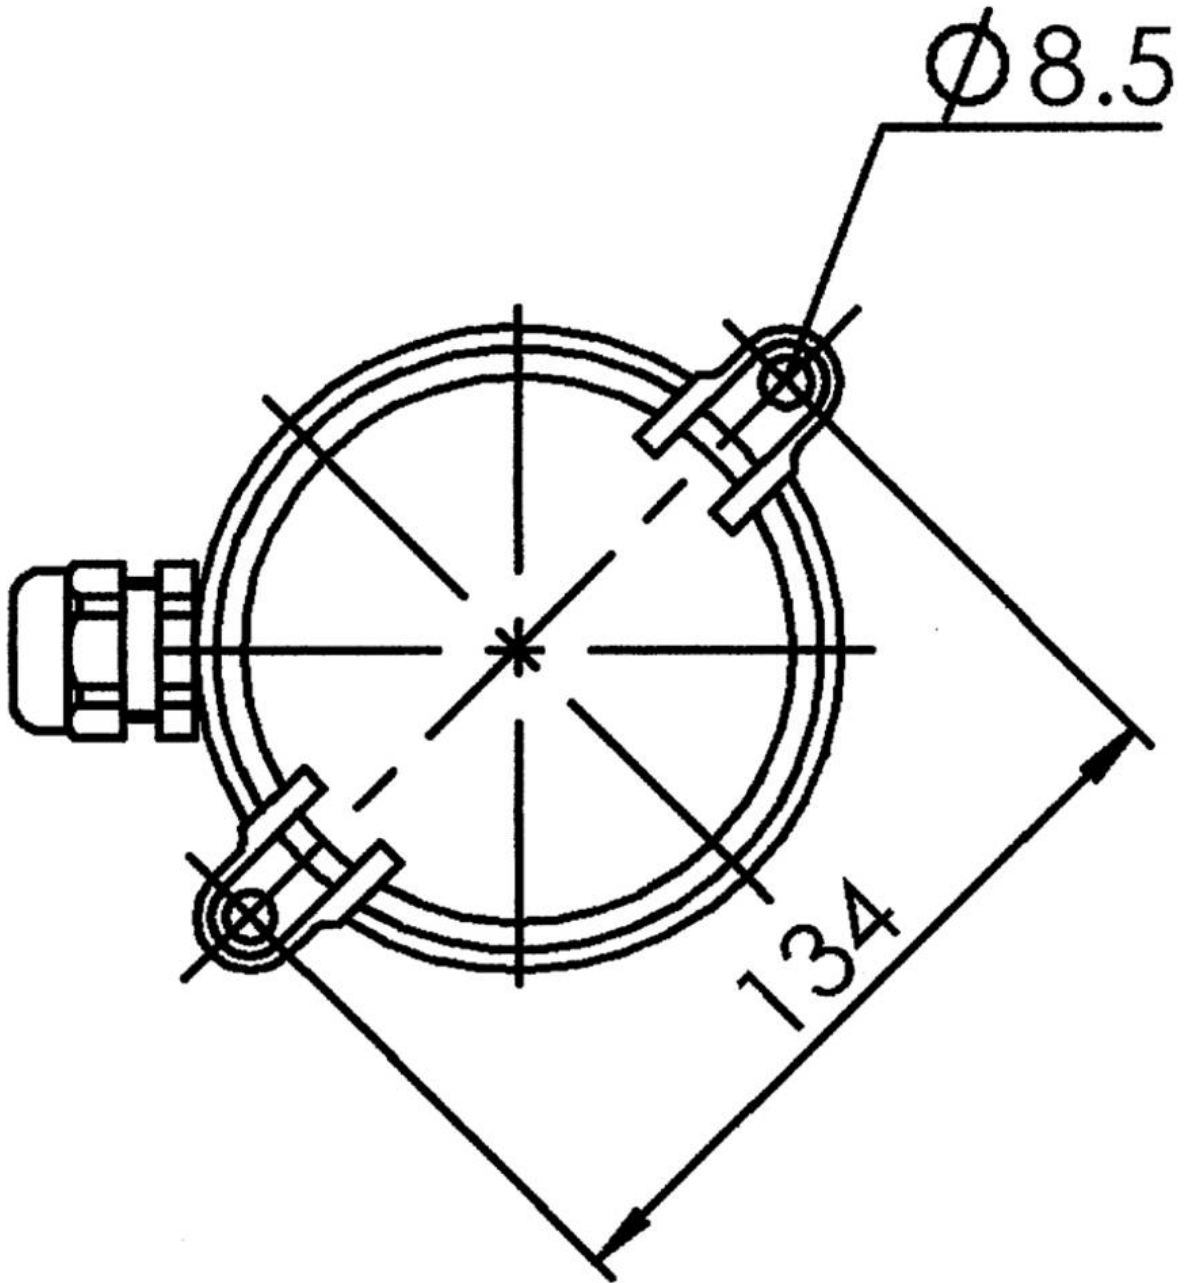

Your Contact:

WISKA Hoppmann GmbH

Kisdorfer Weg 28 · 24568 Kaltenkirchen · Germany

☎ +49-4191-508-0 · 📠 +49-4191-508-209

contact@wiska.de · www.wiska.com