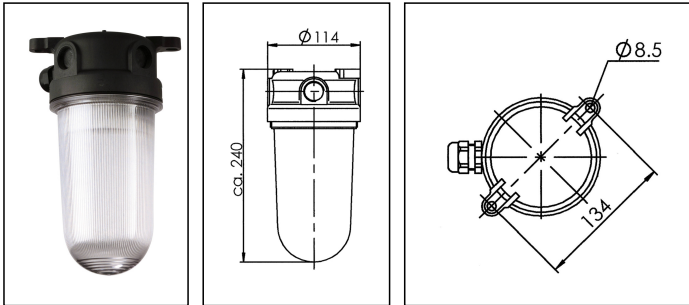

2000/LED-M/clear/5W

Multi purpose luminare LowTemp IP68, plastic, LED-module 5W, Cover clear

Products may differ in size, colour and appearance to those shown. If you require further information or customisation, please contact us directly.

WISKA-Order no.	10110593
Type	2000/LED-M/clear/5W
Material	PBT
Material globe/diffuser	Polycarbonate
Globe colour	Clear
Power[^]	1 x 5 W
Wattage	5 W
Voltage	230 V
Protection class	IP68
Temp. range min	-20 °C
Temp. range max	45 °C
Lampholder	LED-M
Lamp	LED
Lamp	included
Colour temperature	4000 K
Luminous flux	869 lm
Light colour	840 (cool white)
Average lamp durability	55000 h
Material cable gland	Polyamide
Type of cable gland	ESKV 20 PLUS / 7,5-14mm
Using for cable gland	
Ø cable diameter min	7,5 mm
Ø cable diameter max	14 mm
External dimensions LxWxH	134x240mm
Weight	0,66 kg

Black

Mounting

Upside, Upside down, Ceiling, Surface mounting

Equipment

4 threaded knockout entry M20

Remarks:

- Multipurpose fixture made of impact and water resistant plastic
- protection class IP 68 (2 bar – 30 min)
- 2 cable glands M 20 (7,5 – 14mm) enclosed loose
- clear cover
- LED Light sources 5W 230V 840 mounted