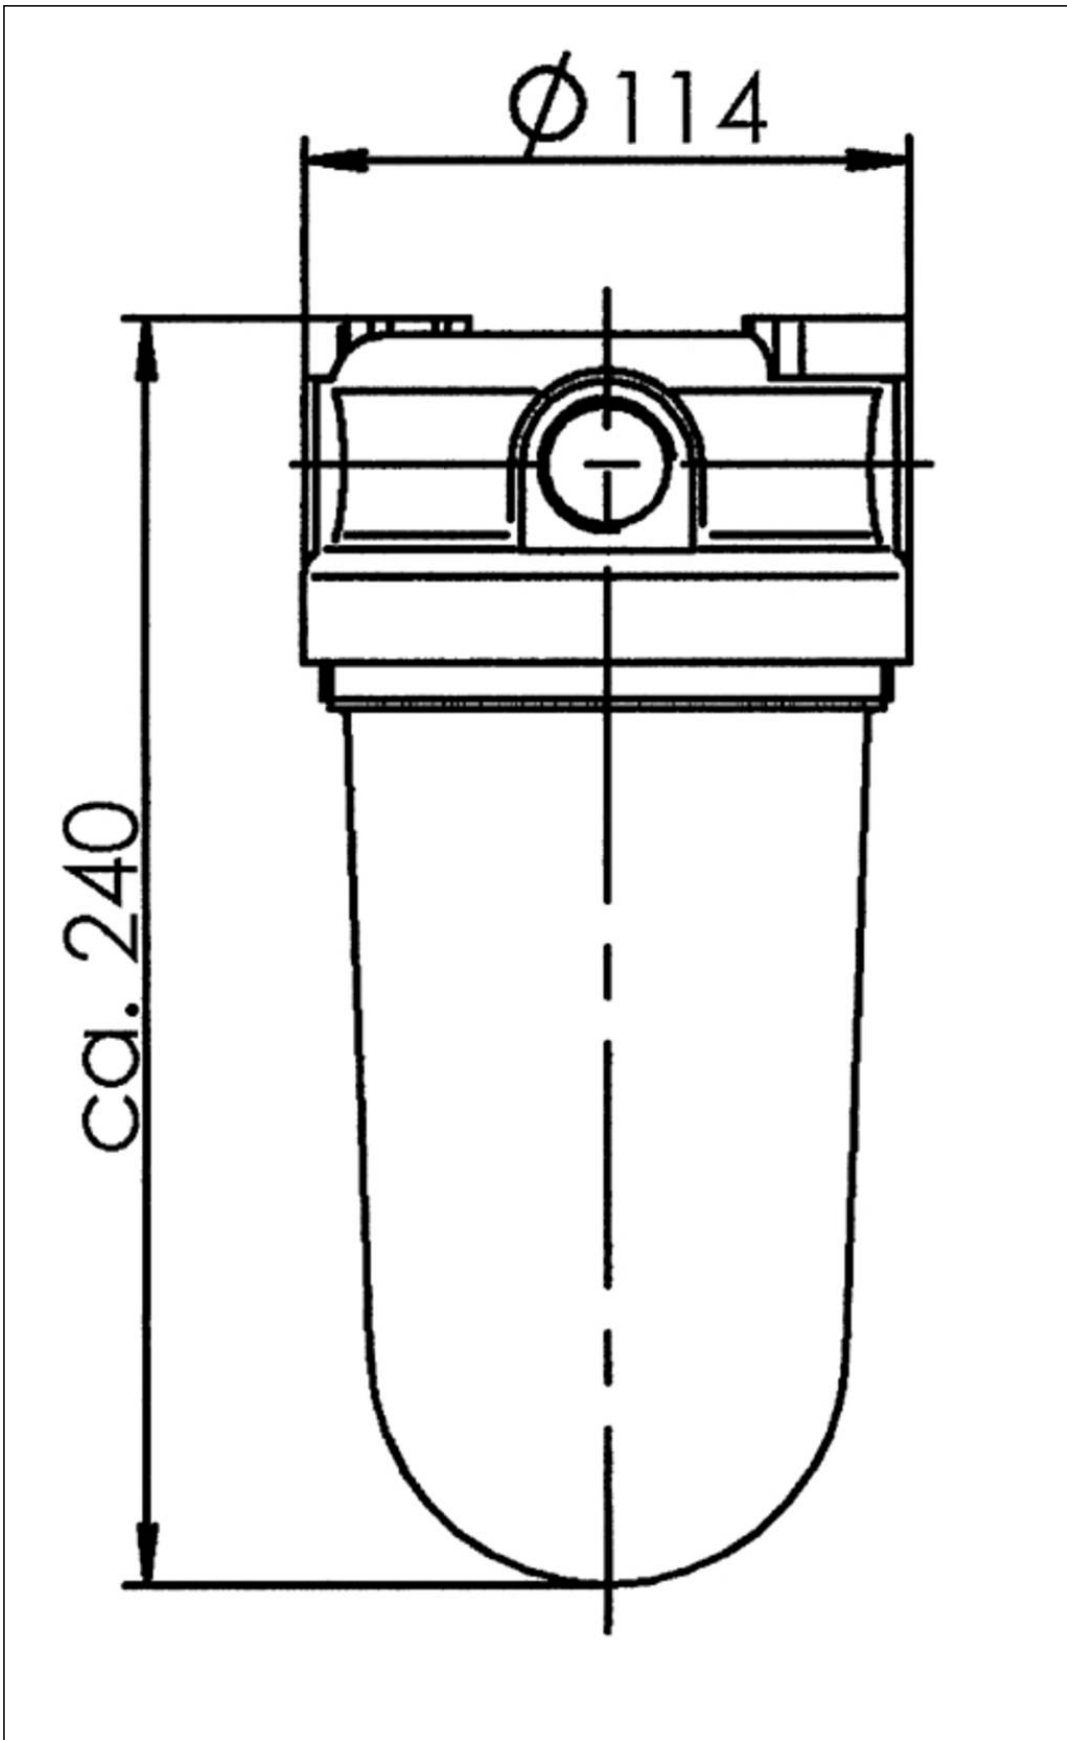

Your Contact:

WISKA Hoppmann GmbH

Kisdorfer Weg 28 · 24568 Kaltenkirchen · Germany

☎ +49-4191-508-0 · 📠 +49-4191-508-209

contact@wiska.de · www.wiska.com