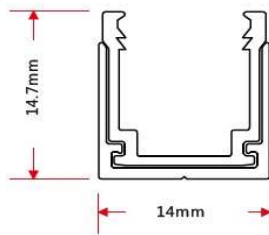

cable from end
p/n CLC23A/1

cable from side
p/n CLC23A/2

cable from bottom
p/n CLC23A/3

end cap
p/n CLC23A/EC

Molded Connectors type C23B/... w/cable IP40

cable from end
p/n CLC23B/1

cable from side
p/n CLC23B/2

n.a

cable from bottom
p/n CLC23B/3

end cap
p/n CLC23B/EC

CLF23B-VB OPAL SERIES (vertical bending)

DIY Basic Connectors type C23D/... : w/wires IP20

cable from end
p/n CLC23D/1

cable from side
p/n CLC23D/2

cable from bottom
p/n CLC23D/3

end cap
p/n CLC23D/EC

Jan-2018 : for all watertight connectors, upgrade project in progress. Please ask for updates.

Mounting profiles

P23 Aluminium-Plastic Profile

	p/n
35 mm	PA23-35
500 mm	PA23-500
1000mm	PA23-1000
2000mm	PA23-2000