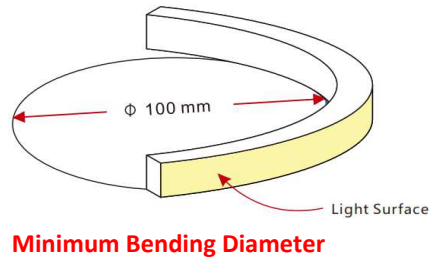

CLF23B-VB OPAL SERIES (vertical bending)

CLF23B is a top quality linear light that allows the most flexible manipulations and produces superior homogenized illumination along its full length

- IP rating** : IP20 ÷ IP65
- Power** : 4,5W/m
- Voltage** : 24 VDC
- Lumen output** : 140lm/m
- Cuttable** : every 8,33cm
- Lifespan** : L70 35000h
- Temperature range:** -20/+ 45°C