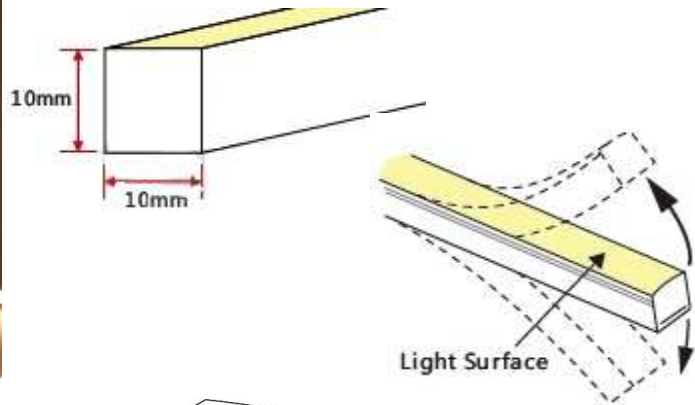

CLF23B-VB OPAL SERIES (vertical bending)

CLF23B is a top quality linear light that allows the most flexible manipulations and produces superior homogenized illumination along its full length

- IP rating** : IP20 ÷ IP65
- Power** : 4,5W/m
- Voltage** : 24 VDC
- Lumen output** : 140lm/m
- Cuttable** : every 8,33cm
- Lifespan** : L70 35000h
- Temperature range:** -20/+ 45°C