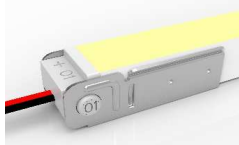

CLF23B-VB OPAL SERIES (vertical bending)

CLF23B is a top quality linear light that allows the most flexible manipulations and produces superior homogenized illumination along its full length

- IP rating** : IP20 ÷ IP65
- Power** : 4,5W/m
- Voltage** : 24 VDC
- Lumen output** : 140lm/m
- Cuttable** : every 8,33cm
- Lifespan** : L70 35000h
- Temperature range:** -20/+ 45°C

cable from end
p/n CLC23A/1

cable from side
p/n CLC23A/2

cable from bottom
p/n CLC23A/3

end cap
p/n CLC23A/EC

Molded Connectors type C23B/... w/cable IP40

cable from end
p/n CLC23B/1

cable from side
p/n CLC23B/2

n.a

cable from bottom
p/n CLC23B/3

end cap
p/n CLC23B/EC

CLF23B-VB OPAL SERIES (vertical bending)

DIY Basic Connectors type C23D/... : w/wires IP20

cable from end
p/n CLC23D/1

cable from side
p/n CLC23D/2

cable from bottom
p/n CLC23D/3

end cap
p/n CLC23D/EC

Jan-2018 : for all watertight connectors, upgrade project in progress. Please ask for updates.

Mounting profiles

P23 Aluminium-Plastic Profile

	p/n
35 mm	PA23-35
500 mm	PA23-500
1000mm	PA23-1000
2000mm	PA23-2000