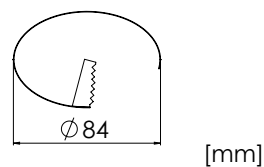

Flat downlight for bathrooms and accomodation areas

Design	According to rules of maritime classification societies and relevant standards
Housing	Galvanized steel, powder coated
Decorative ring	Galvanized steel, gold/chrome finish or colors in accordance with RAL or NCS
Mounting	Fixing springs for ceilings max. 10 mm
Power supply	Ensto 2-pole plug
Protection class	IP44

Part no. 5404000400-xxx

Light source	LED
CCT (color)	2,700 K
Wattage	4 W
CRI	≥ 85
Constant current	350 mA

Extras

- Different connectors on request
- Other color temperatures on request
- 24V execution
- LED driver accordance to customers request