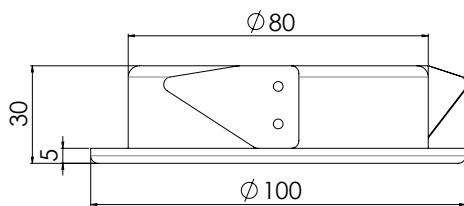

Flat downlight for bathrooms and accomodation areas

Design	According to rules of maritime classification societies and relevant standards
Housing	Galvanized steel, powder coated
Decorative ring	Galvanized steel, gold/chrome finish or colors in accordance with RAL or NCS
Mounting	Fixing springs for ceilings max. 10 mm
Power supply	Ensto 2-pole plug
Protection class	IP44

Part no. 5404000400-xxx

Light source	LED
CCT (color)	2,700 K
Wattage	4 W
CRI	≥ 85
Constant current	350 mA

Extras

- Different connectors on request
- Other color temperatures on request
- 24V execution
- LED driver accordance to customers request