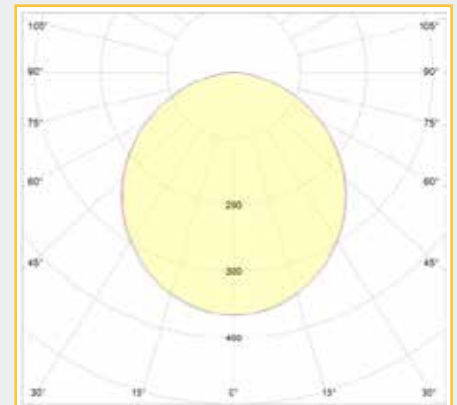

Part no. 5404000400-xxx

Light source	LED
CCT (color)	2,700 K
Wattage	4 W
CRI	≥ 85
Constant current	350 mA

Extras

- Different connectors on request
- Other color temperatures on request
- 24V execution
- LED driver accordance to customers request