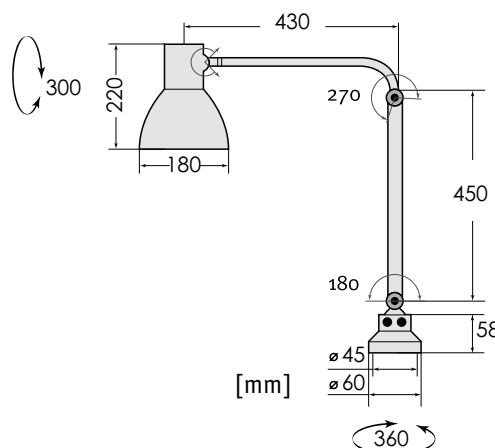

Part no. 5135000200-001

<b>Light source</b>	Incandescent lamp (not included)
<b>Lamp base</b>	E27
<b>Wattage</b>	Max. 60 W
<b>Voltage</b>	120 V / 230 V AC
<b>Frequency</b>	50-60 Hz
<b>Housing</b>	Metal, white (RAL9010) Flexible arm
<b>Switch</b>	Lamp base
<b>Connection type</b>	1500 mm power cord with Euro plug
<b>Protection class</b>	IP20
<b>Weight</b>	1.2 kg

Part no. 5135000300

<b>Light source</b>	Incandescent lamp (not included)
<b>Lamp base</b>	E27
<b>Wattage</b>	Max. 100 W
<b>Voltage</b>	120 V / 230 V AC
<b>Frequency</b>	50-60 Hz
<b>Housing</b>	Metal, silver (RAL9006) Friction-arm
<b>Switch</b>	Lighting head
<b>Mounting</b>	Base Mounting
<b>Connection type</b>	1500 mm power cord with Schuko plug
<b>Protection class</b>	IP20
<b>Weight</b>	1.5 kg
<b>Option</b>	IP54