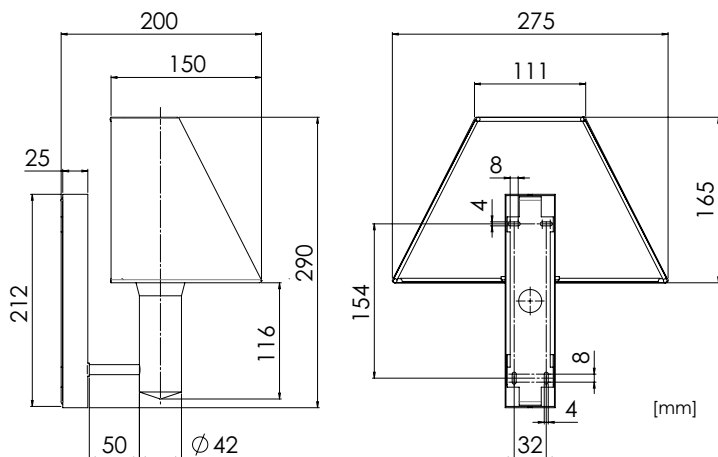

Part no. 5127001800

Light source	Incandescent lamp (not included)
Lamp base	E27
Wattage	Max. 60 W
Voltage	110-240 V AC
Frequency	50-60 Hz

Decorative wall light with switch for cabins

Design	According to rules of maritime classification societies and relevant standards
Housing	Brass, polished
Lamp shade	Perlatex beige, washable
Mounting	4 mounting holes, 4x 8 mm
Cable entry	Ø 21 mm
Protection class	IP20
Weight	0.7 kg

Extras

Different shades on request

Chrome finish

Spare parts	Part no.
Lamp shade	7112010700