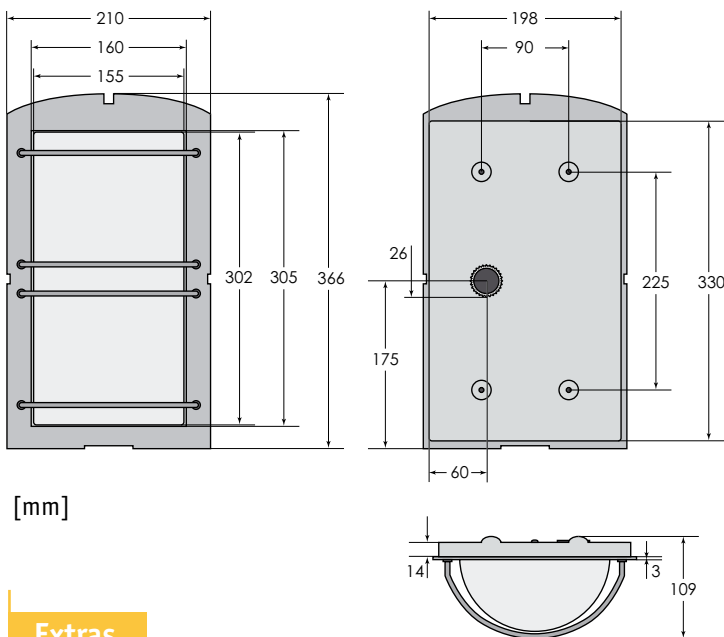

Part no. 50 Hz 5127003000-001
60 Hz 5127003000-000

Light source	Compact fluorescent lamp (not included)
Lamp base	G23
Wattage	1x 11 W
Voltage	230 V AC
Frequency	50 or 60 Hz

Decorative wall light for cabins, lounges and accommodation areas

Design	According to rules of maritime classification societies and relevant standards
Housing	Brass
Diffuser	Opal polycarbonate
Mounting	4 mounting holes, Ø 5 mm
Cable entry	Ø 26 mm
Protection class	IP20
Weight	1.8 kg

Extras

120 V AC execution

Electronic ballast

Spare parts	Part no.
Diffuser	7112008600