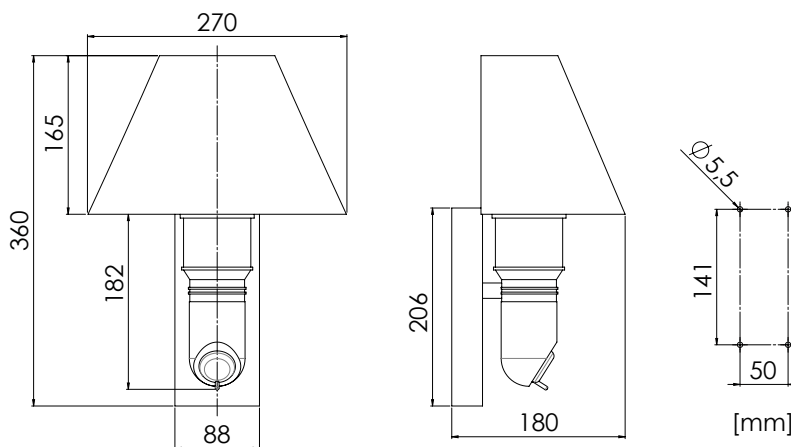

Part no. 5127002001-013

Light source	Compact fluorescent lamp 2.700 K (included)
Lamp base	G24q-1
Wattage	1x 10 W
Voltage	220-240 V AC
Frequency	50-60 Hz

Decorative wall light with switch and adjustable LED reading light for cabins

Design	According to rules of maritime classification societies and relevant standards
Housing	Brass, chromium plated
Lamp shade	White Perlatex, washable
Reading light	1 W Power-LED 3,000 K, separately switchable
Mounting	4 mounting holes, \varnothing 5.5 mm
Cable entry	42x 19 mm
Protection class	IP20
Weight	1.3 kg