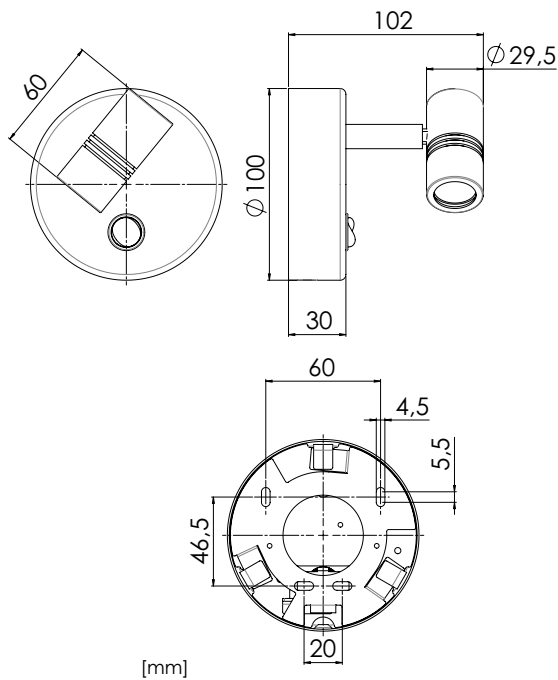

Part no. 5127011200-001

Light source	LED 2700 K
Wattage	1 W
Voltage	110-240 V AC
Frequency	50-60 Hz

Adjustable reading light with switch for cabins and accommodation areas

Design	According to rules of maritime classification societies and relevant standards
Housing	Stainless steel
Mounting	4 mounting holes, \varnothing 4.5 mm
Cable entry	\varnothing 42 mm
Swivel range	350°
Protection class	IP20
Weight	0.6 kg

Extras

Other finish on request

24 V DC on request