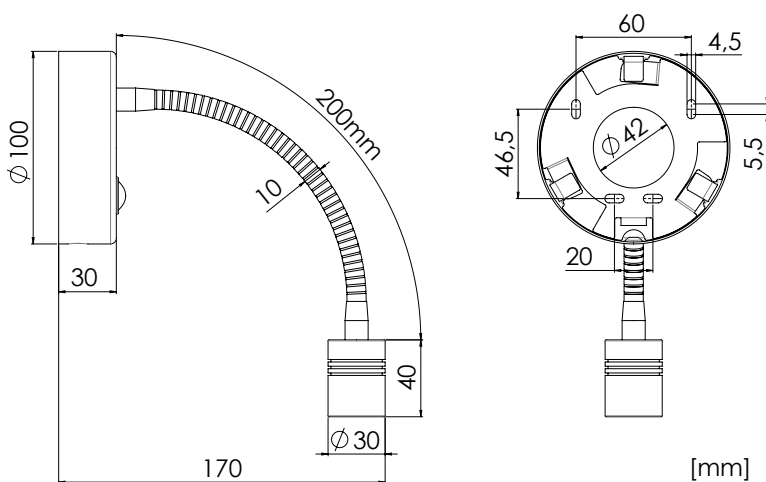

Part no. 5127012100-001

Light source	LED 2,700 K
Wattage	1x 1 W
Voltage	120-240 V AC
Frequency	50-60 Hz

Decorative reading light for cabins, lounges and accomodation areas

Design	According to rules of maritime classification societies and relevant standards
Housing	Stainless steel, brushed
Switch	On/off
Mounting	4 mounting holes, \varnothing 4,5mm
Cable entry	\varnothing 42 mm
Protection class	IP20
Weight	0.5 kg

Extras

Other color temperatures on request

24 V DC on request