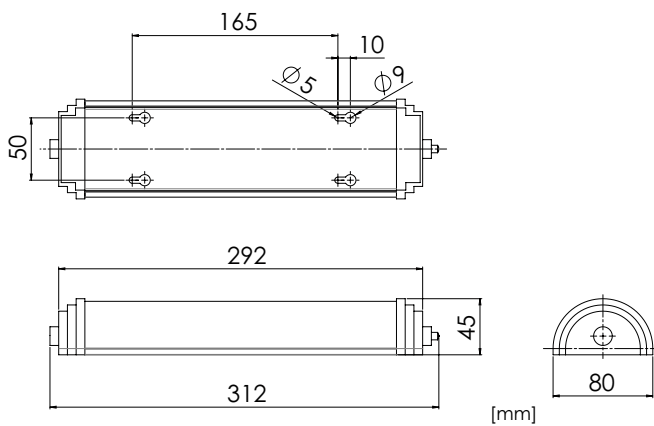

Part no. 5130003500-xxx

Light source	T2 fluorescent lamp (not included)
Lamp base	W4.3
Wattage	1x 6 W
Voltage	220-240 V AC
Frequency	50-60 Hz

Decorative wall light with switch for cabins, lounges and accommodation areas

Design	According to rules of maritime classification societies and relevant standards
Housing	Die-cast aluminium, nickel brushed or chrome finish
Diffuser	Satined PMMA
Mounting	4 mounting holes, \varnothing 5 mm
Protection class	IP20
Weight	0.7 kg