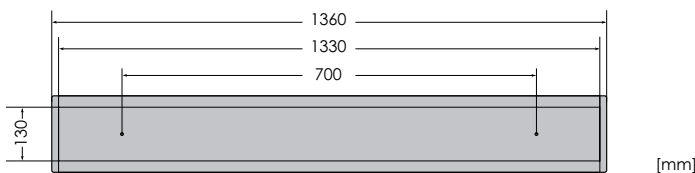

Extras

Different fixing systems available

Emergency battery back-up

Spare parts	Part no.
Cover (2x 18 W)	7112005500
Cover (2x 36 W)	7112005600