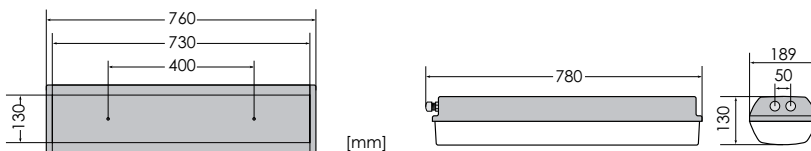

Part no. 2x 18 W 5108000100  
2x 36 W 5108000200

<b>Light source</b>	T8 fluorescent tubes (not included)
<b>Lamp base</b>	G13
<b>Wattage</b>	2x 18 W 2x 36 W
<b>Voltage</b>	110-240 V AC
<b>Frequency</b>	50-60/0 Hz

## Explosion proof luminaire, surface mounting

<b>Design</b>	According to rules of maritime classification societies and relevant standards
<b>Ex marking</b>	II 2G Ex de IIC T4 Gb II 2D Ex tb IIIC T80°C Db IP66
<b>Housing</b>	Reinforced polyester
<b>Cover</b>	Clear polycarbonate, impact-proof
<b>Mounting</b>	2 screw threads M8
<b>Cable entry</b>	1 Ex cable gland M25, 1 Ex blind plug M25
<b>Ta</b>	-20°C - +50°C
<b>Protection class</b>	IP66
<b>Weight</b>	5.1 kg (2x 18 W)/7.3 kg (2x 36 W)

### 2x 18 W

18 W

36 W