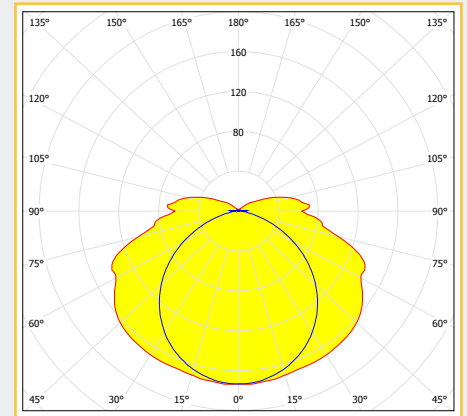

Part no. 2x 18 W 5108000100  
2x 36 W 5108000200

<b>Light source</b>	T8 fluorescent tubes (not included)
<b>Lamp base</b>	G13
<b>Wattage</b>	2x 18 W 2x 36 W
<b>Voltage</b>	110-240 V AC
<b>Frequency</b>	50-60/0 Hz

## Explosion proof luminaire, surface mounting

<b>Design</b>	According to rules of maritime classification societies and relevant standards
<b>Ex marking</b>	II 2G Ex de IIC T4 Gb II 2D Ex tb IIIC T80°C Db IP66
<b>Housing</b>	Reinforced polyester
<b>Cover</b>	Clear polycarbonate, impact-proof
<b>Mounting</b>	2 screw threads M8
<b>Cable entry</b>	1 Ex cable gland M25, 1 Ex blind plug M25
<b>Ta</b>	-20°C - +50°C
<b>Protection class</b>	IP66
<b>Weight</b>	5.1 kg (2x 18 W)/7.3 kg (2x 36 W)

### 2x 18 W

18 W

36 W