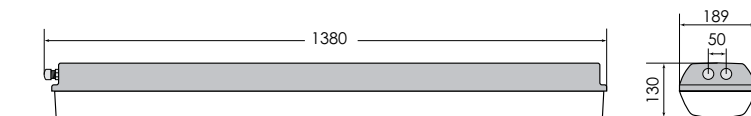

Part no. 2x 18 W 5108000100
2x 36 W 5108000200

Light source	T8 fluorescent tubes (not included)
Lamp base	G13
Wattage	2x 18 W 2x 36 W
Voltage	110-240 V AC
Frequency	50-60/0 Hz

Explosion proof luminaire, surface mounting

Design	According to rules of maritime classification societies and relevant standards
Ex marking	II 2G Ex de IIC T4 Gb II 2D Ex tb IIIC T80°C Db IP66
Housing	Reinforced polyester
Cover	Clear polycarbonate, impact-proof
Mounting	2 screw threads M8
Cable entry	1 Ex cable gland M25, 1 Ex blind plug M25
Ta	-20°C - +50°C
Protection class	IP66
Weight	5.1 kg (2x 18 W)/7.3 kg (2x 36 W)

2x 18 W

18 W

36 W

Extras

Different fixing systems available

Emergency battery back-up

Spare parts	Part no.
Cover (2x 18 W)	7112005500
Cover (2x 36 W)	7112005600