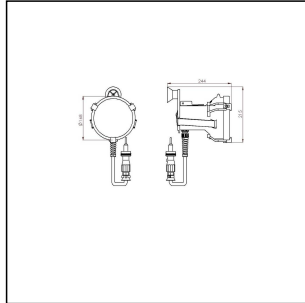

HML-ISO 35-5-B-W-F00-A01

Day Signalling Searchlight

Product illustrations are exemplary and may differ from the chosen product. Further variants and individual customization, we will gladly provide you on request.

WISKA-Order no.	10100901
Type	HML-ISO 35-5-B-W-F00-A01
Material	Polyamide, fibre reinforced
Material globe/diffuser	Polycarbonate
Colour	Black
Wattage	30 W
Voltage	24 V
Type of Voltage	DC
Protection class	IP56
Operational areas	Emergency, Outdoor
Temp. range min	-25 °C
Temp. range max	55 °C
Lamp	Halogen lamp
Reflector	Glass
Lamp	included
Lamp shape	reflector
Average lamp durability	4000 h
Globe colour	Clear
Light performance	immediately
Lampholder	GY6,35
Number of lampholder	1 ST
Material cable gland	Polyamide
Power cable	H07RN-F 2x1,5mm ²
Ø cable diameter min	6 mm
Ø cable diameter max	13 mm

External dimensions LxWxH

160 x 244 x 215 mm

Approval	DNV
Weight	9,5 kg
Equipment	incl. PowerPack + Charger
Advice	Bag

Remarks:

- Signal range: 3.400m during the day, 21.400m at night

Equipment:

- Toughened front glass
- Rubber sealing
- Quick fastening rubber
- Sighting device
- Micro switch for left- and right hander
- mounted halogen lamp + 3 spare lamps
- Connection cable 5m
- SOS function
- Permanent light function
- Cargo and storage in a robust, hydrophobic bag
- This device is built at least according to requirements of ABS, BV, DNV, GL, LR, PRS