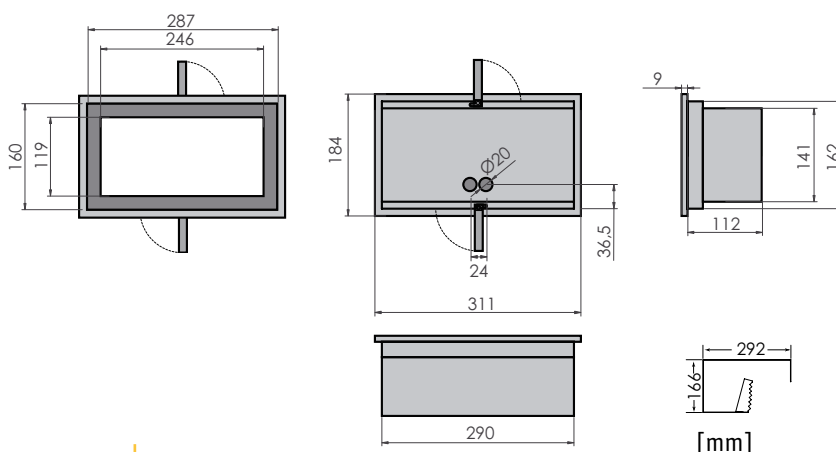

Part no. 5111006100-001

<b>Light source</b>	Compact fluorescent lamp (not included)
<b>Lamp base</b>	2G11
<b>Wattage</b>	1x 18 W
<b>Voltage</b>	220-240 V AC
<b>Frequency</b>	50-60 Hz

## Recessed mounted ceiling luminaire for passages, cabins, lounges, dining rooms, accommodation areas

<b>Design</b>	According to rules of maritime classification societies and relevant standards
<b>Housing</b>	Galvanized steel, powder coated white (RAL9016)
<b>Diffuser</b>	Opal PMMA
<b>Mounting</b>	Mounting set for ceilings 23-55 mm
<b>Cable entry</b>	2x inlets for cables max. Ø 11 mm
<b>Wiring</b>	Flexible wiring, heat resistant up to 105°C
<b>Protection class</b>	IP44 in conjunction with ceiling
<b>Weight</b>	2.1 kg