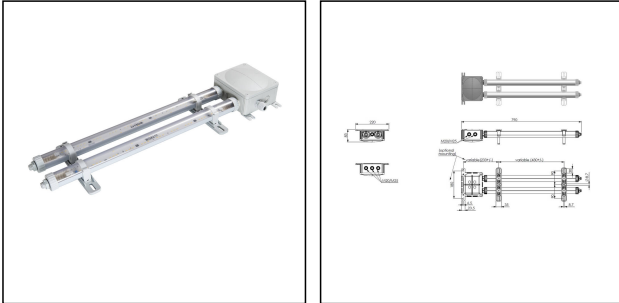

4000-2x13-230-2-CA

Multi-purpose luminaire 4000, LED

Product illustrations are exemplary and may differ from the chosen product. Further variants and individual customization, we will gladly provide you on request.

WISKA-Order no.	10104867
Type	4000-2x13-230-2-CA
Material	Polycarbonate
Globe colour	Clear
Wattage	26 W
Power[^]	2 x 13 W
Voltage	230 V
Protection class	IP66/67
Type of Voltage	AC
Frequence	50/60 Hz
Connection	connection box 1210
Operational areas	Outdoor, Engine room, Cargo hold
Temp. range min	-30 °C
Temp. range max	55 °C
Colour rendering index	>80
Ø cable diameter min	7,5 mm
Ø cable diameter max	14 mm
Lamp	LED
Lamp	included
Colour temperature	5600 K
Luminous flux	2000 lm
Average lamp durability	50000 h
Mounting	Ceiling, Wall, Surface mounting
Colour	RAL 7035
External dimensions LxWxH	791x220x83mm

Approval

GL

Weight

1,2 kg

Remarks:

- Breathing via VentPLUG mounted in end cap
- Connection box COMBI MAR 1210
- 2 cable glands ESKV 20 Plus included
- Mounting via 2 mounting rails

Recommended accessories

SP-MPL Vibration damper 2 pads

22000874

Spare parts

SP-4000-Pipe clamps with rail

22000723

SP-4000-LED lamp 13W for COMBI 1210

22000724

20.03.2017