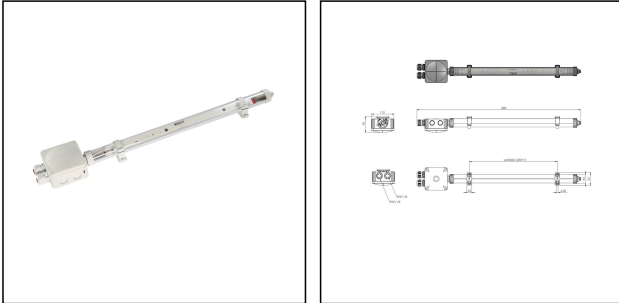

## 4000-1x13-230-2-CC

LED Multi-Purpose Luminaire 4000 for lashing walkways

Product illustrations are exemplary and may differ from the chosen product. Further variants and individual customization, we will gladly provide you on request.

<b>WISKA-Order no.</b>	10106701
<b>Type</b>	4000-1x13-230-2-CC
<b>Material</b>	Polycarbonate
<b>Globe colour</b>	Clear
<b>Wattage</b>	13 W
<b>Power<sup>^</sup></b>	1 x 13 W
<b>Voltage</b>	230 V
<b>Protection class</b>	IP66/67
<b>Type of Voltage</b>	AC
<b>Frequence</b>	50/60 Hz
<b>Connection</b>	Connection box 607
<b>Operational areas</b>	Outdoor, Engine room
<b>Temp. range min</b>	-30 °C
<b>Temp. range max</b>	55 °C
<b>Colour rendering index</b>	>80
<b>Ø cable diameter min</b>	9 mm
<b>Ø cable diameter max</b>	17 mm
<b>Lamp</b>	LED
<b>Lamp</b>	included
<b>Colour temperature</b>	5600 K
<b>Luminous flux</b>	1000 lm
<b>Light colour</b>	850 (daylight)
<b>Average lamp durability</b>	50000 h
<b>Mounting</b>	Ceiling, Wall, Surface mounting
<b>Colour</b>	RAL 7035

**Approval**

GL

**Weight**

0,61 kg

## Remarks:

- Connection box COMBI 607
- 2 cable glands ESKV 25 included
- Breathing via VentPLUG mounted in end cap
- Mounting via 2 clamps