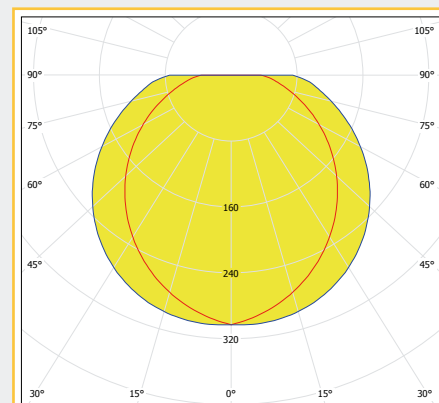

Spare parts	Part no.
Diffuser	7112006200
Halfmoon cover	7112007300
Grid	7112015800
Lamp holder G24q-2	7111016200