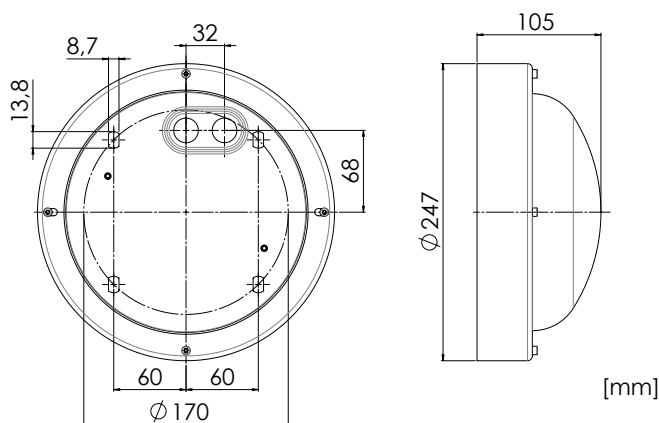

... with halfmoon

... with grid

Decorative wall light for open decks

Design	According to rules of maritime classification societies and relevant standards
Housing	Stainless steel, powder coated white (RAL9016)
Diffuser	Opal polycarbonate, impact-proof
Mounting	4 mounting holes, \varnothing 8.7 mm
Cable entry	2 grommets, IP67
Wiring	Flexible wiring, heat resistant up to 105°C
Protection class	IP67
Weight	1.4 kg

Front view/drilling template

Extras

- 120 V AC execution
- LED execution
- Dimmable electronic ballast
- Electromagnetic ballast
- Different wattages on request
- Other finishes on request

Part no.	5127000200-049
w. halfmoon	5127000200-045
w. grid	5127000200-047

Light source	Compact fluorescent lamp (not included)
Lamp base	G24q-2
Wattage	1x 18 W
Voltage	220-240 V AC
Frequency	50-60 Hz

Spare parts	Part no.
Diffuser	7112006200
Halfmoon cover	7112007300
Grid	7112015800
Lamp holder G24q-2	7111016200